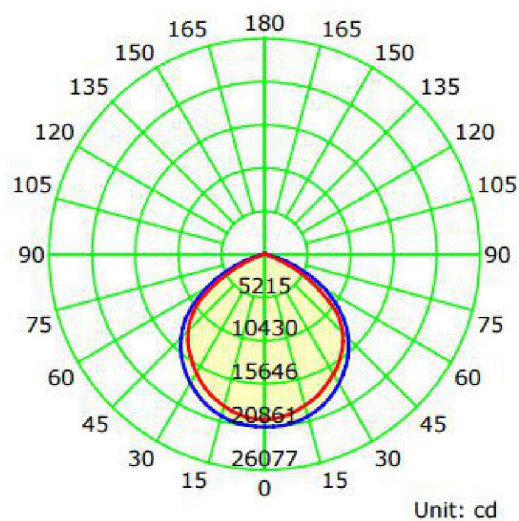

PICTURE	MODEL	WATTGE	LUMEN	CRI	CCT	SIZE	IP RATING
	SL-FL013	600W	100lm/w	>80	7000K	560*432*130 mm	IP66

Luminous Intensity Distribution Curve

— C0-C180 — C90-C270

## Luminaire Property

Luminaire Manufacturer:  
 Luminaire Category: 001  
 Lamp Catalog: LED  
 Number of Lamps: 600  
 Luminous Width (mm): 200  
 Current: 2.671 A  
 Power Factor: 0.987

Luminaire Description: LFL013  
 Lamp Description: SMD  
 Luminous Length (mm): 400  
 Voltage: 223.7 V  
 Power: 591.50 W